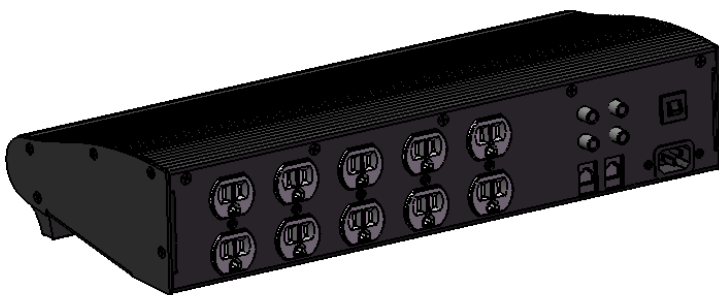

[19.75]
7 3/4"

[43.69]
17 1/4"

PW 10

POWERWAVE 10 = 9 LB/4.1 KG POWERLINK 2m = 1.5 LB/ .7 KG
 TOTAL SHIPPING WEIGHT = 13.8 LB/6.25 KG
 SHIPPING CONTAINER DIMENSIONS = 6.5"/16.5cm H x 23.5"/60cm L
 x 11.25"/28.5cm w